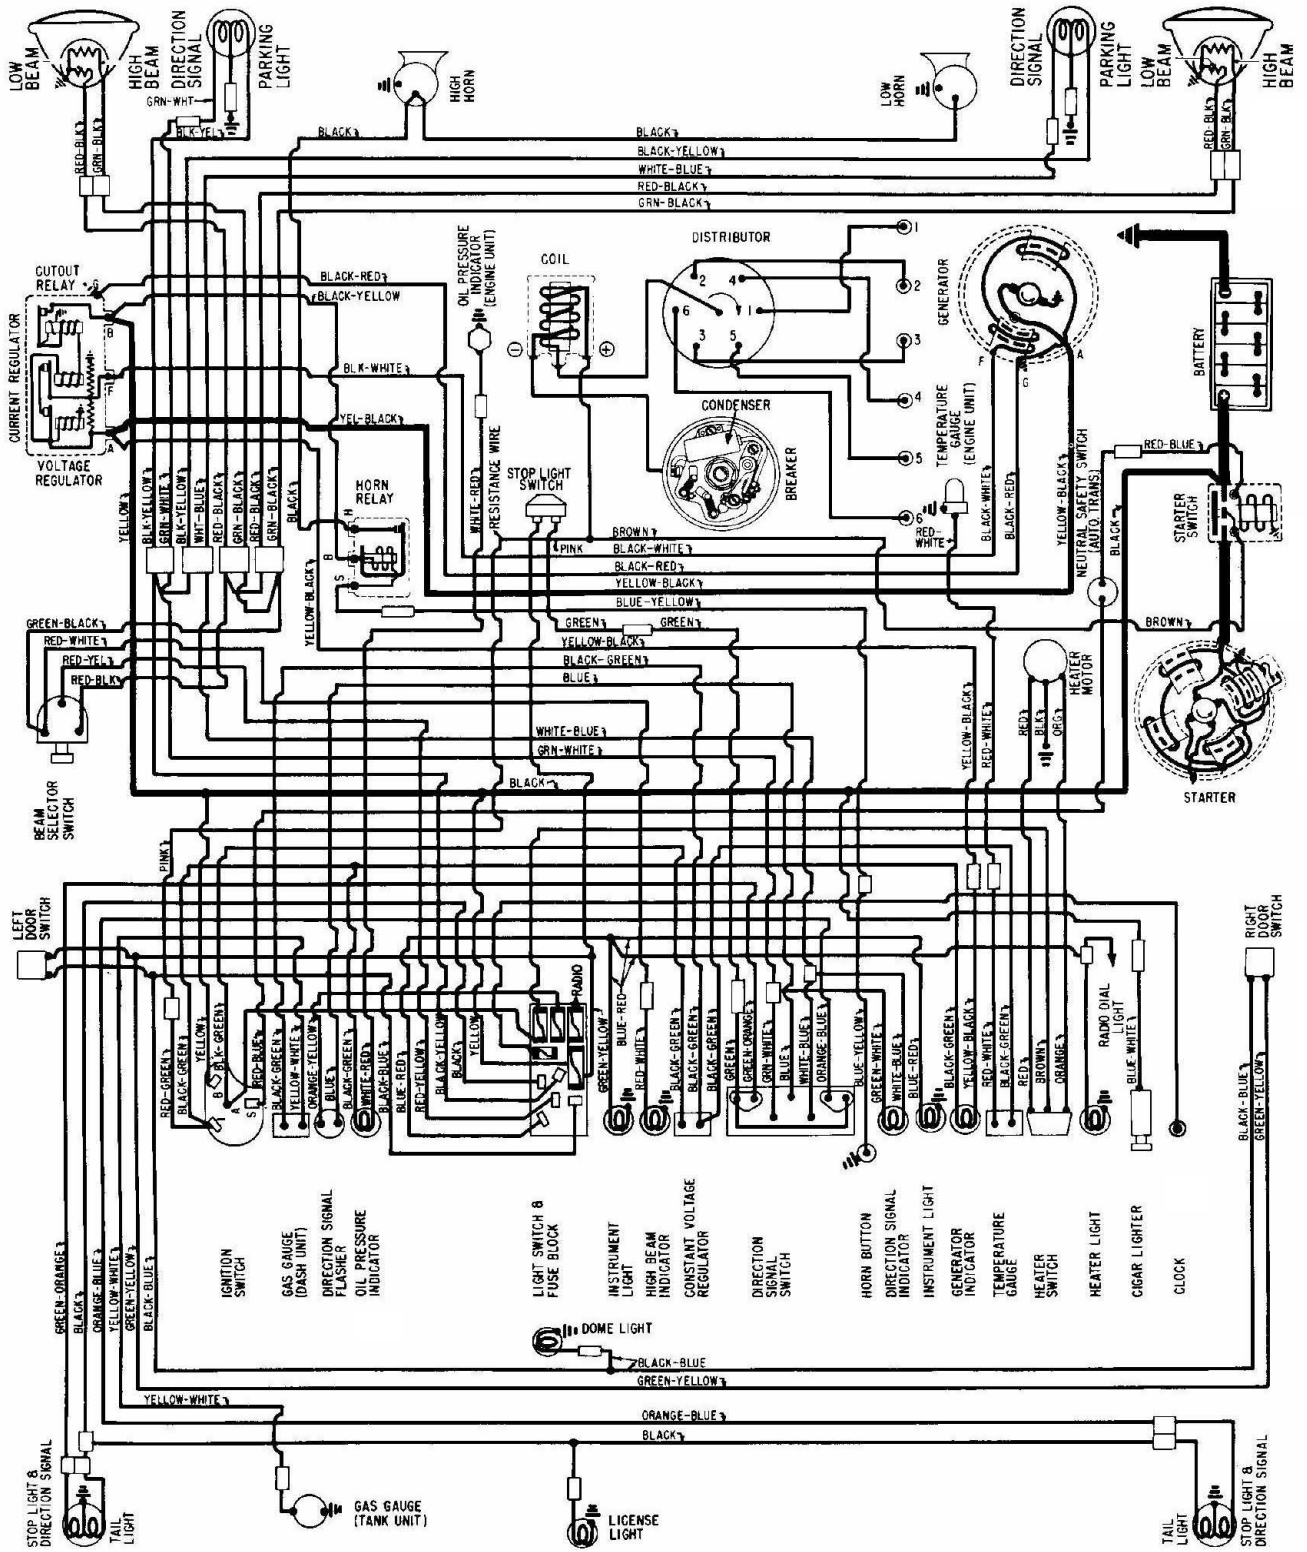

# FORD SERIES 10 FALCON 1960 2 DOOR & 4 DOOR SEDANS

# FORD SERIES 20 FALCON RANCHERO 1960

1960

EDSEL & FORD AIR CONDITIONING CONTROL

EDSEL & FORD AIR CONDITIONING CONTROL

# FORD TYPICAL DIRECTION SIGNAL CIRCUITS 1960

# FORD 4-WAY SEAT CONTROL 1960 (EXCEPT FOR THUNDERBIRD)