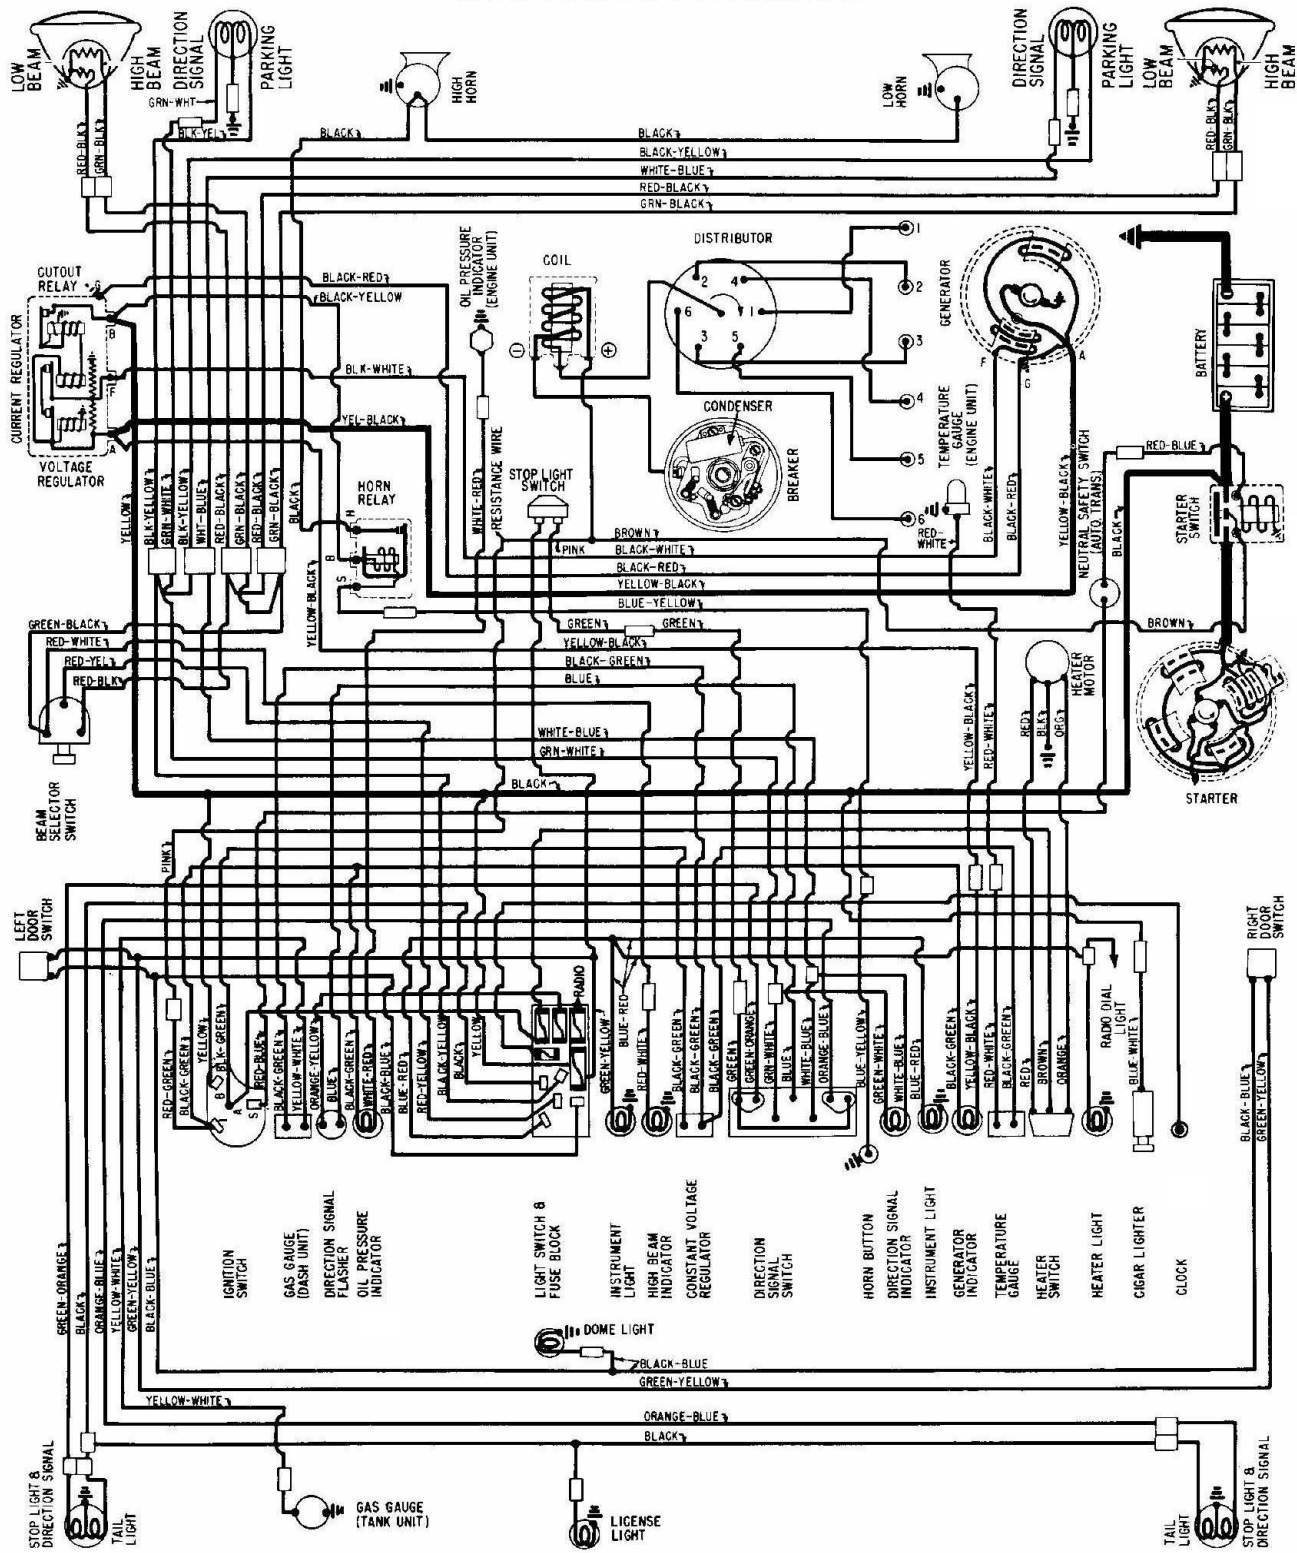

# FORD SERIES 10 FALCON 1960 2 DOOR & 4 DOOR SEDANS

# FORD SERIES 20 FALCON RANCHERO 1960

1960

EDSEL & FORD AIR CONDITIONING CONTROL

EDSEL & FORD AIR CONDITIONING CONTROL

# FORD TYPICAL DIRECTION SIGNAL CIRCUITS 1960

# FORD 4-WAY SEAT CONTROL 1960 (EXCEPT FOR THUNDERBIRD)